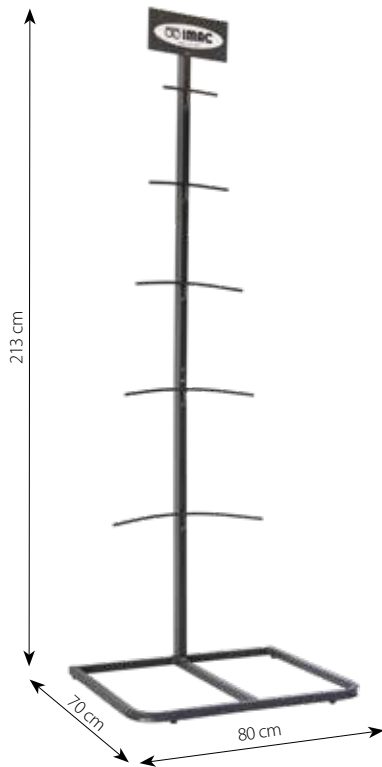

Display Teo

cats & dogs

second life

→ 80 ↙ 70 ↑ 213 cm

→ 77 ↙ 17,5 ↑ 106 cm
Vol. 0,143 m³

23491

Dido non inclusi

Dido not included
Dido non inclus
Ohne Dido
Dido no incluido
Dido не включены

cats & dogs

rodents

birds

fish and turtles