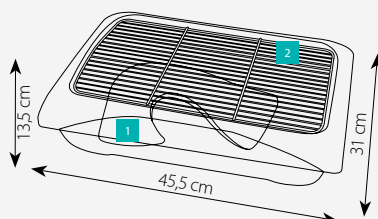

second life

cats & dogs

rodents

birds

fish and turtles