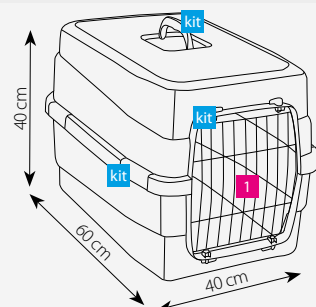

80280

80291

80294

80296

mixed colours

→ 60 ↙ 40 ↑ 40 cm

→ 61 ↙ 44 ↑ 40,5 cm - Vol. 0,109 m³