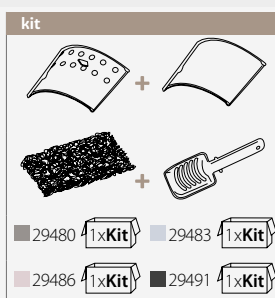

- 1 43880 1
- 1 43883
- 1 43886
- 1 43891

- 2 85100B X10
- 1 85100 1

- 3 84296B X10
- 1 84296 24

- 4 43599B 1