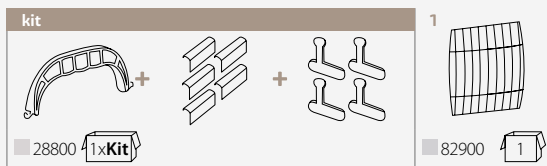

80280

80291

80294

80296

mixed colours

→ 60 ↙ 40 ↑ 40 cm

→ 61 ↙ 44 ↑ 40,5 cm - Vol. 0,109 m³