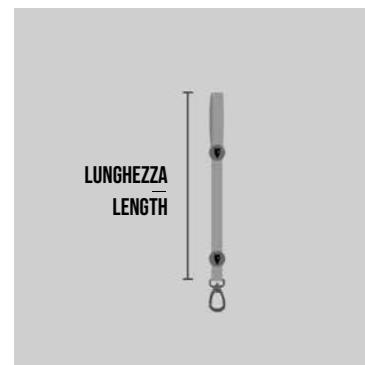

GUIDA ALLE TAGLIE | SIZE GUIDE

GUINZAGLI REGULAR/WATERPROOF | REGULAR/WATERPROOF LEASHES

MISURA SIZE	LUNGHEZZA LENGTH	LARGHEZZA WIDTH	ADATTO AI CANI SUITABLE FOR DOGS
S	120 CM	1,5 CM	FINO A 6 KG
SM	120 CM	1,5 CM	DA 6 KG
L	100 CM	2,5 CM	DA 20 KG