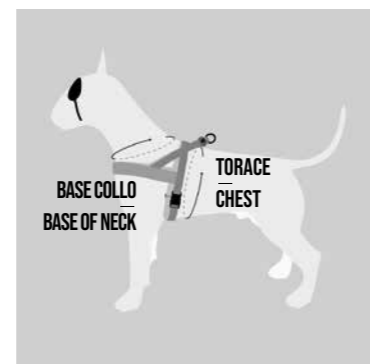

PETTORINE NORVEGESI | NORWEGIAN HARNESSES

MISURA SIZE	TORACE CHEST	BASE COLLO BASE OF NECK
XS	39-48 CM	35 CM
S	41-56 CM	38 CM
SM	46-60 CM	42 CM
M	54-70 CM	52 CM
L	69-86 CM	63 CM
XL	80-110 CM	66 CM