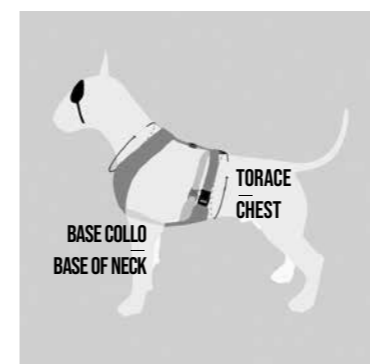

PETTORINE AIR MESH | AIR MESH HARNESSES

MISURA SIZE	TORACE CHEST	BASE COLLO BASE OF NECK
XS	23-32 CM	20 CM
S	30-45 CM	24 CM
M	40-56 CM	30 CM
L	51-74 CM	37 CM