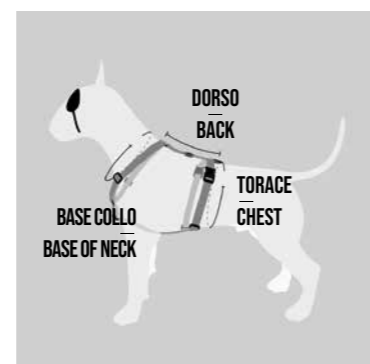

PETTORINE H | H HARNESSES

MISURA SIZE	TORACE CHEST	BASE COLLO BASE OF NECK	DORSO BACK	LARGHEZZA WIDTH
S	40-55 CM	29-46 CM	10 CM	1,5 CM
M	50-70 CM	39-55 CM	13 CM	1,5 CM
L	60-80 CM	42-68 CM	15 CM	2,5 CM
XL	70-100 CM	50-86 CM	18 CM	2,5 CM